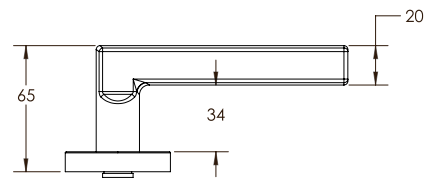

Material Tubular 316 Stainless Steel

madinoz MDZ L27T

FINISH AVAILABLE IN **SSS** **PSS**

madinoz MDZ L27T-PV

madinoz MDZ L27TZ

FINISH AVAILABLE IN **SSS** **PSS**

madinoz MDZ L27T-PVZ