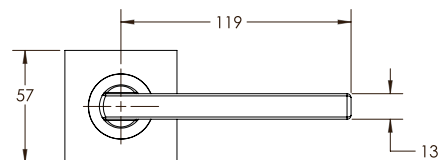

Material Tubular 316 Stainless Steel

madinoz MDZ L27T

FINISH AVAILABLE IN **SSS** **PSS**

madinoz MDZ L27T-PV

madinoz MDZ L27TZ

FINISH AVAILABLE IN **SSS** **PSS**

madinoz MDZ L27T-PVZ