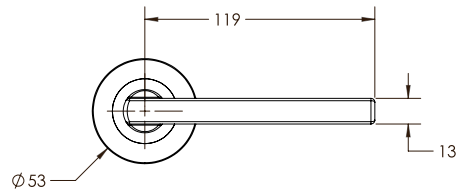

Material Tubular 316 Stainless Steel

madinoz MDZ L27T

FINISH AVAILABLE IN **SSS** **PSS**

madinoz MDZ L27T-PV

madinoz MDZ L27TZ

FINISH AVAILABLE IN **SSS** **PSS**

madinoz MDZ L27T-PVZ